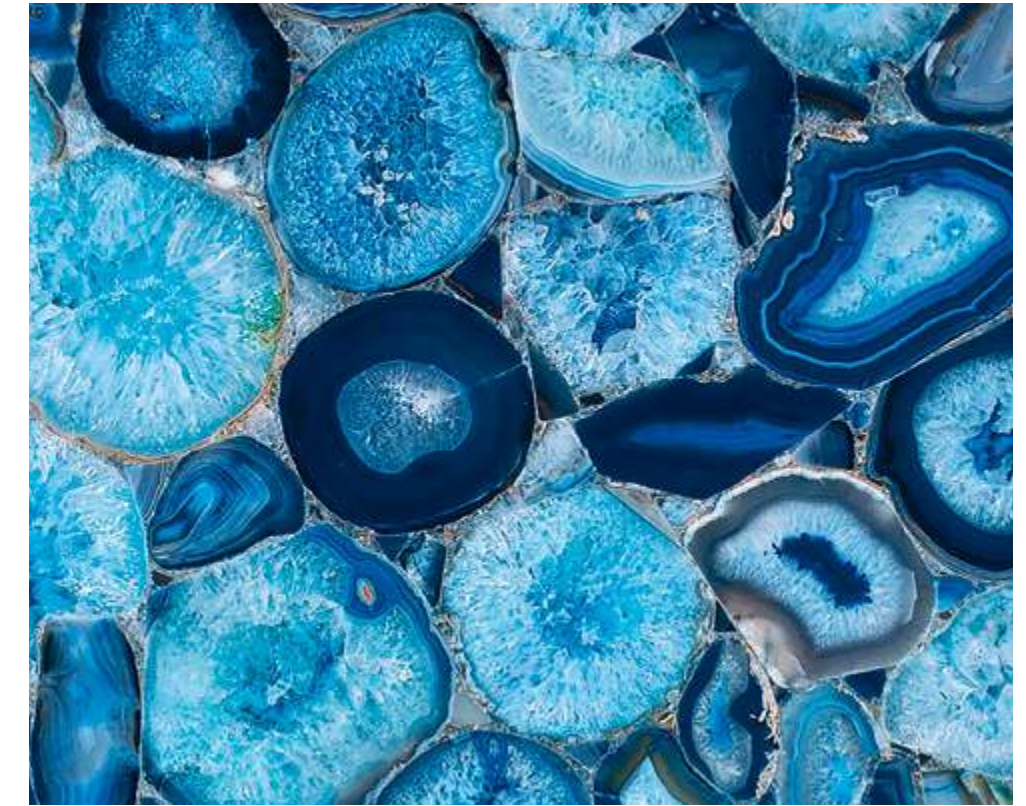

AQUA CASCATA

INTERIOR WATER FEATURES

NATURAL STONE

FOUNTAIN S10

Dimensions:

- width – 8,0 m;
- height – 3,5 m;
- depth – 1,0 m.

Module size – 1,75 x 1,0 m.

Components: