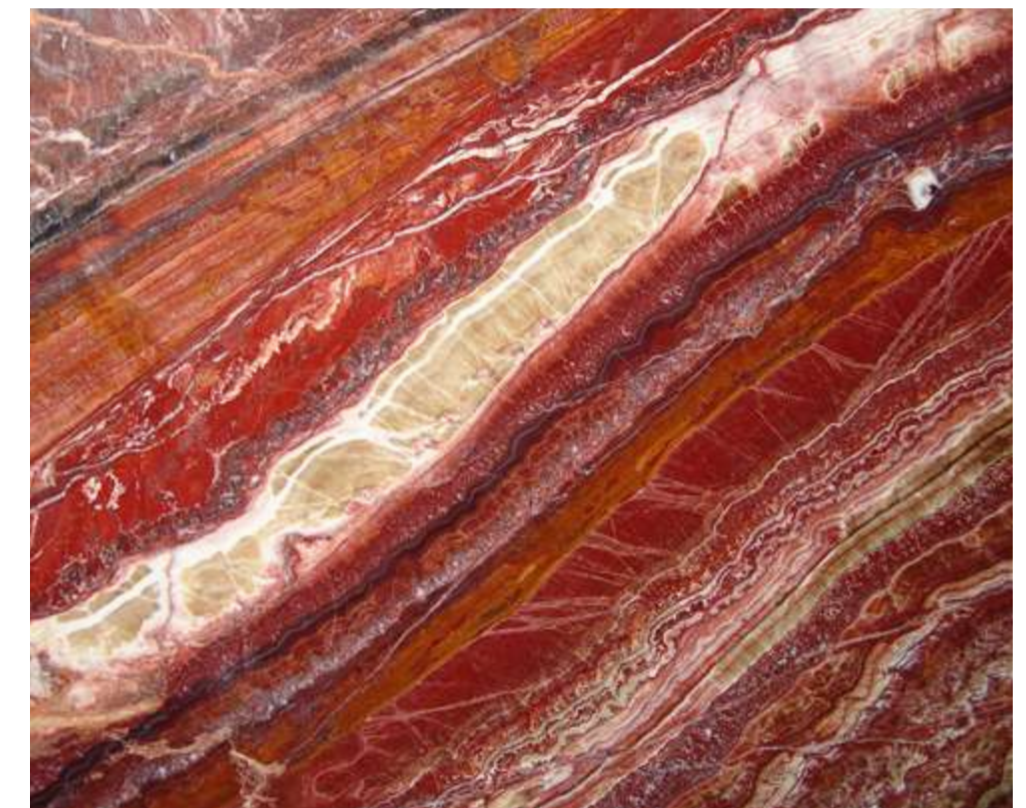

AQUA CASCATA

INTERIOR WATER FEATURES

NATURAL STONE

FOUNTAIN S10

Dimensions:

- width – 8,0 m;
- height – 3,5 m;
- depth – 1,0 m.

Module size – 1,75 x 1,0 m.

Components: